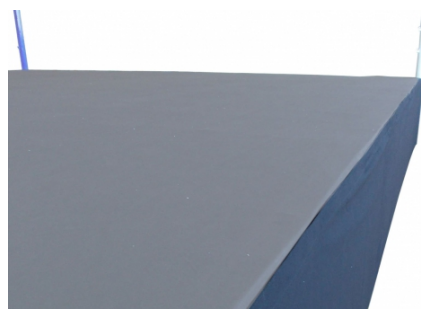

**Side canvas for your boxing ring in grammage 510g/m2. It is fitted with Velcro at the top and on the sides. Individual sheets can be connected to each other.**

▶ Cotton 510g/m2   ▶ Light and durable   ▶ Velcro connected

Stedyx thinks that even the less important things must be done properly. Side canvas for boxing ring seems to be none essential matter. We make it properly. Cotton canvas with weight of 220g/m2 is very important part of your boxing ring. Velcro connections are made to be functional and universal.