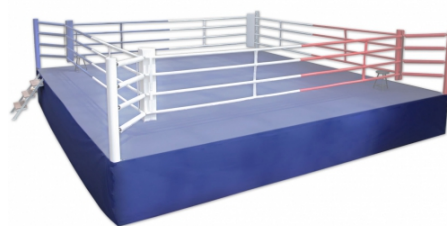

**Side canvas for your boxing ring in grammage 510g/m2. It is fitted with Velcro at the top and on the sides. Individual sheets can be connected to each other.**

▶ Cotton 510g/m2   ▶ Light and durable   ▶ Velcro connected

Stedyx thinks that even the less important things must be done properly. Side canvas for boxing ring seems to be none essential matter. We make it properly. Cotton canvas with weight of 220g/m2 is very important part of your boxing ring. Velcro connections are made to be functional and universal.