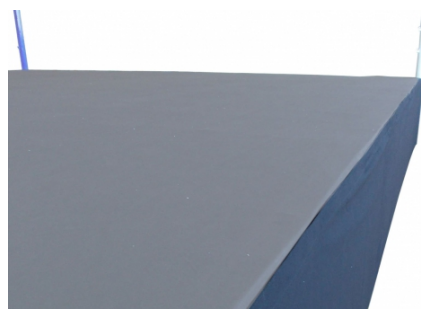

**Side canvas for your boxing ring in grammage 510g/m2. It is fitted with Velcro at the top and on the sides. Individual sheets can be connected to each other.**

- ▶ Cotton 510g/m2
- ▶ Light and durable
- ▶ Velcro connected

Stedyx thinks that even the less important things must be done properly. Side canvas for boxing ring seems to be none essential matter. We make it properly. Cotton canvas with weight of 220g/m2 is very important part of your boxing ring. Velcro connections are made to be functional and universal.