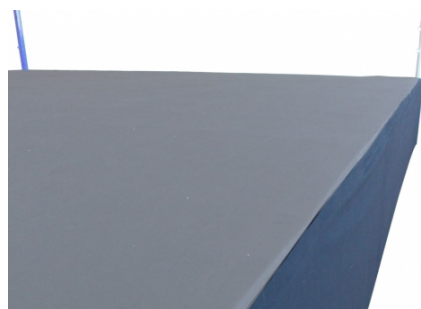

Side canvas for your boxing ring in grammage 510g/m2. It is fitted with Velcro at the top and on the sides. Individual sheets can be connected to each other.

▶ Cotton 510g/m2 ▶ Light and durable ▶ Velcro connected

Stedyx thinks that even the less important things must be done properly. Side canvas for boxing ring seems to be none essential matter. We make it properly. Cotton canvas with weight of 220g/m2 is very important part of your boxing ring. Velcro connections are made to be functional and universal.