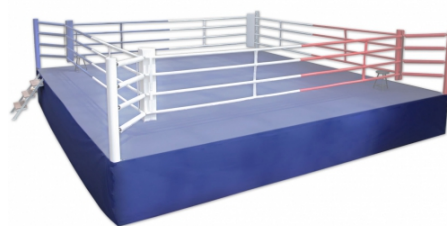

**Side canvas for your boxing ring in grammage 510g/m2. It is fitted with Velcro at the top and on the sides. Individual sheets can be connected to each other.**

- ▶ Cotton 510g/m2
- ▶ Light and durable
- ▶ Velcro connected

Stedyx thinks that even the less important things must be done properly. Side canvas for boxing ring seems to be none essential matter. We make it properly. Cotton canvas with weight of 220g/m2 is very important part of your boxing ring. Velcro connections are made to be functional and universal.